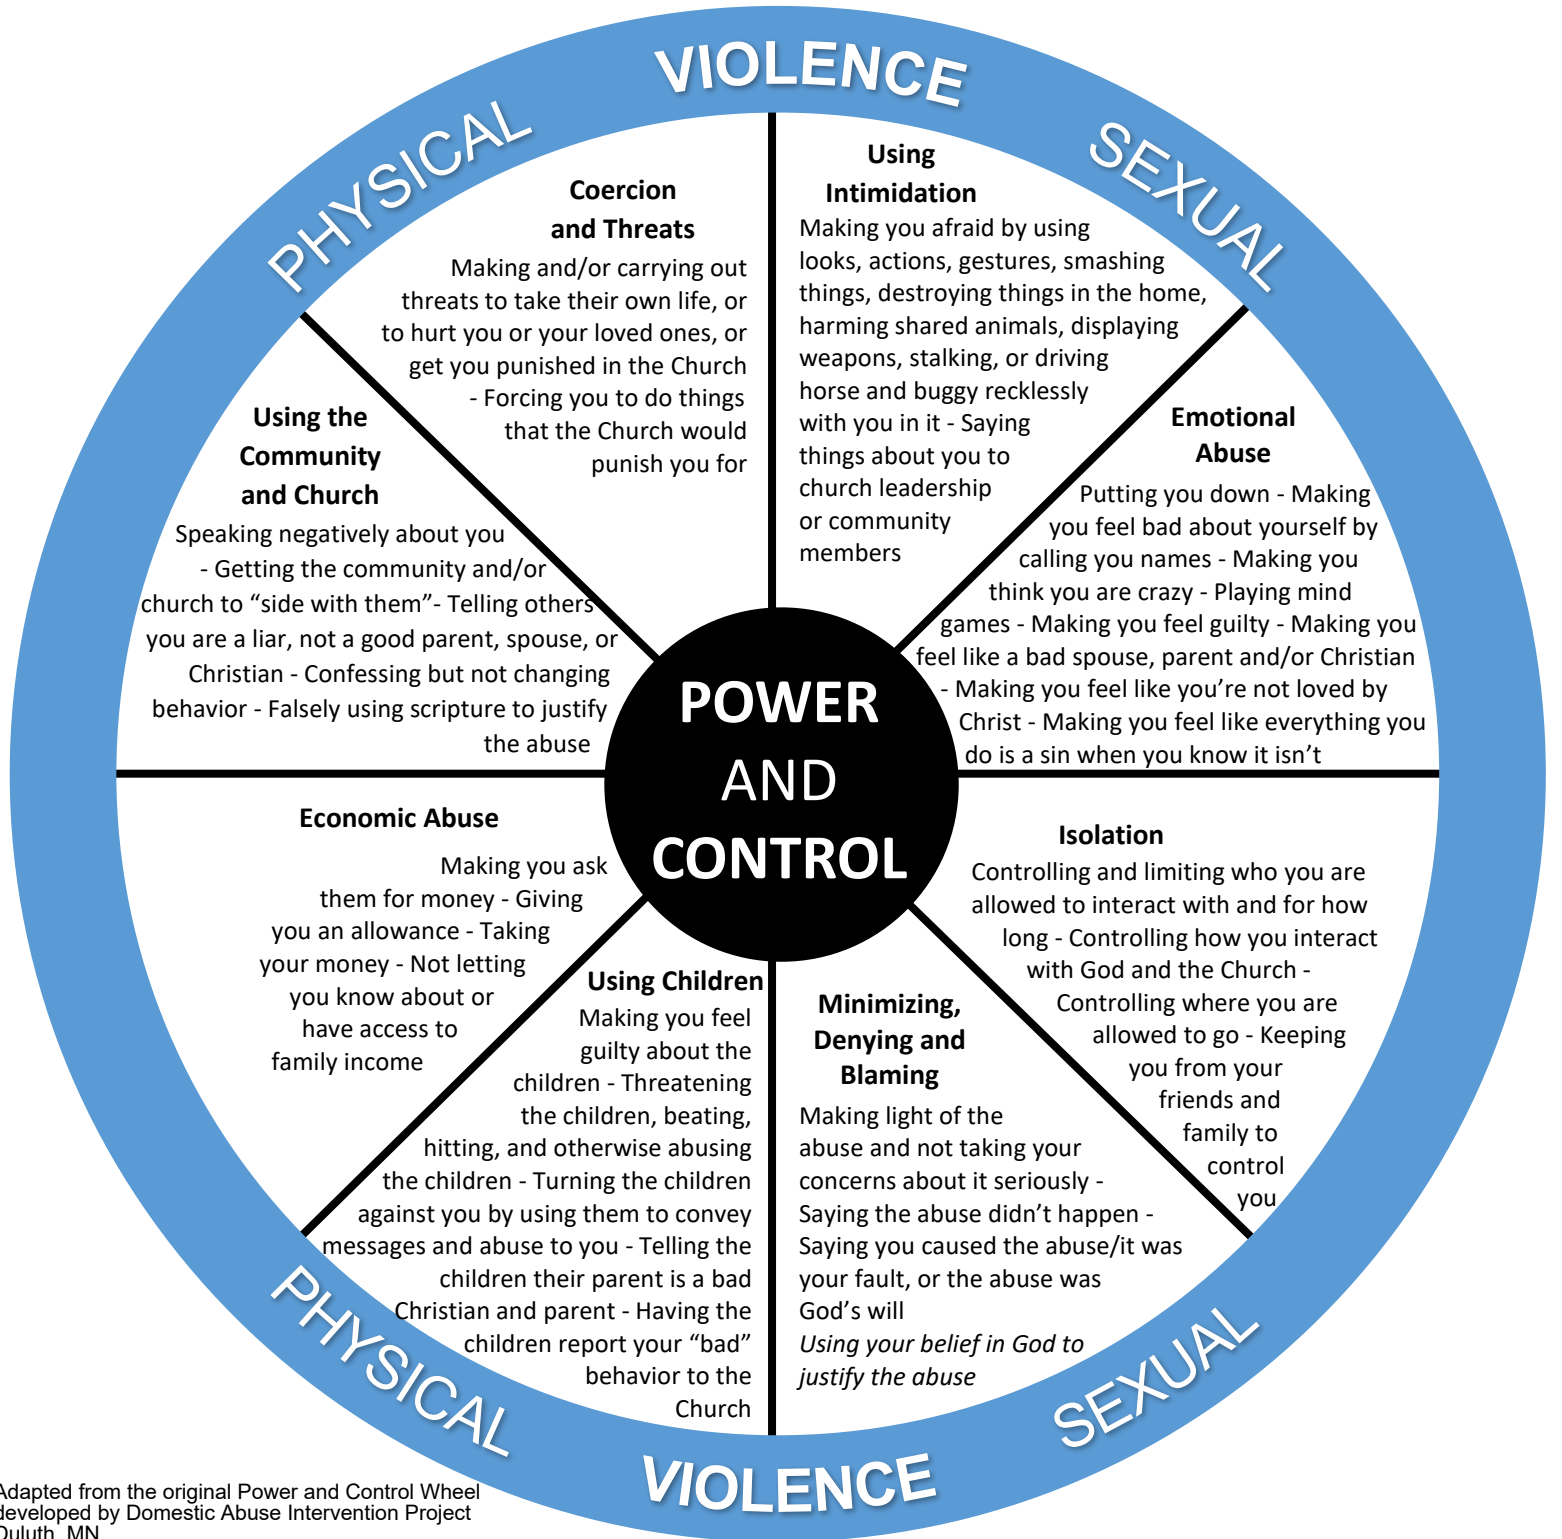

Amish / Plain Community Power and Control Wheel

Adapted from the original Power and Control Wheel developed by Domestic Abuse Intervention Project Duluth, MN

Millersburg:
34-C South Clay St. | Millersburg, OH 44654
330.674.1020